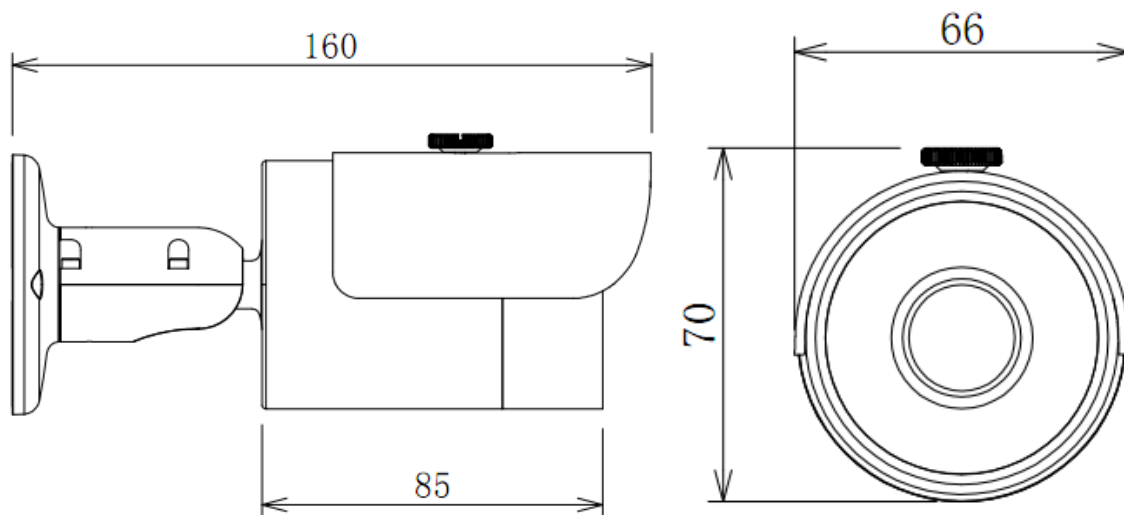

DH-IPC-HFW4300S

Smart Phone	iPhone, iPad, Android, Windows Phone
Auxiliary Interface	
Memory Slot	N/A
RS485	N/A
Alarm	N/A
PIR Sensor Range	N/A
General	
Power Supply	DC12V, PoE (802.3af)
Power Consumption	<5W
Working Environment	-20°C~+60°C, Less than 95% RH
Ingress Protection	IP66
Vandal Resistance	N/A
Dimensions	70mm×66mm×160mm
Weight	0.5kg

Dimensions (mm)